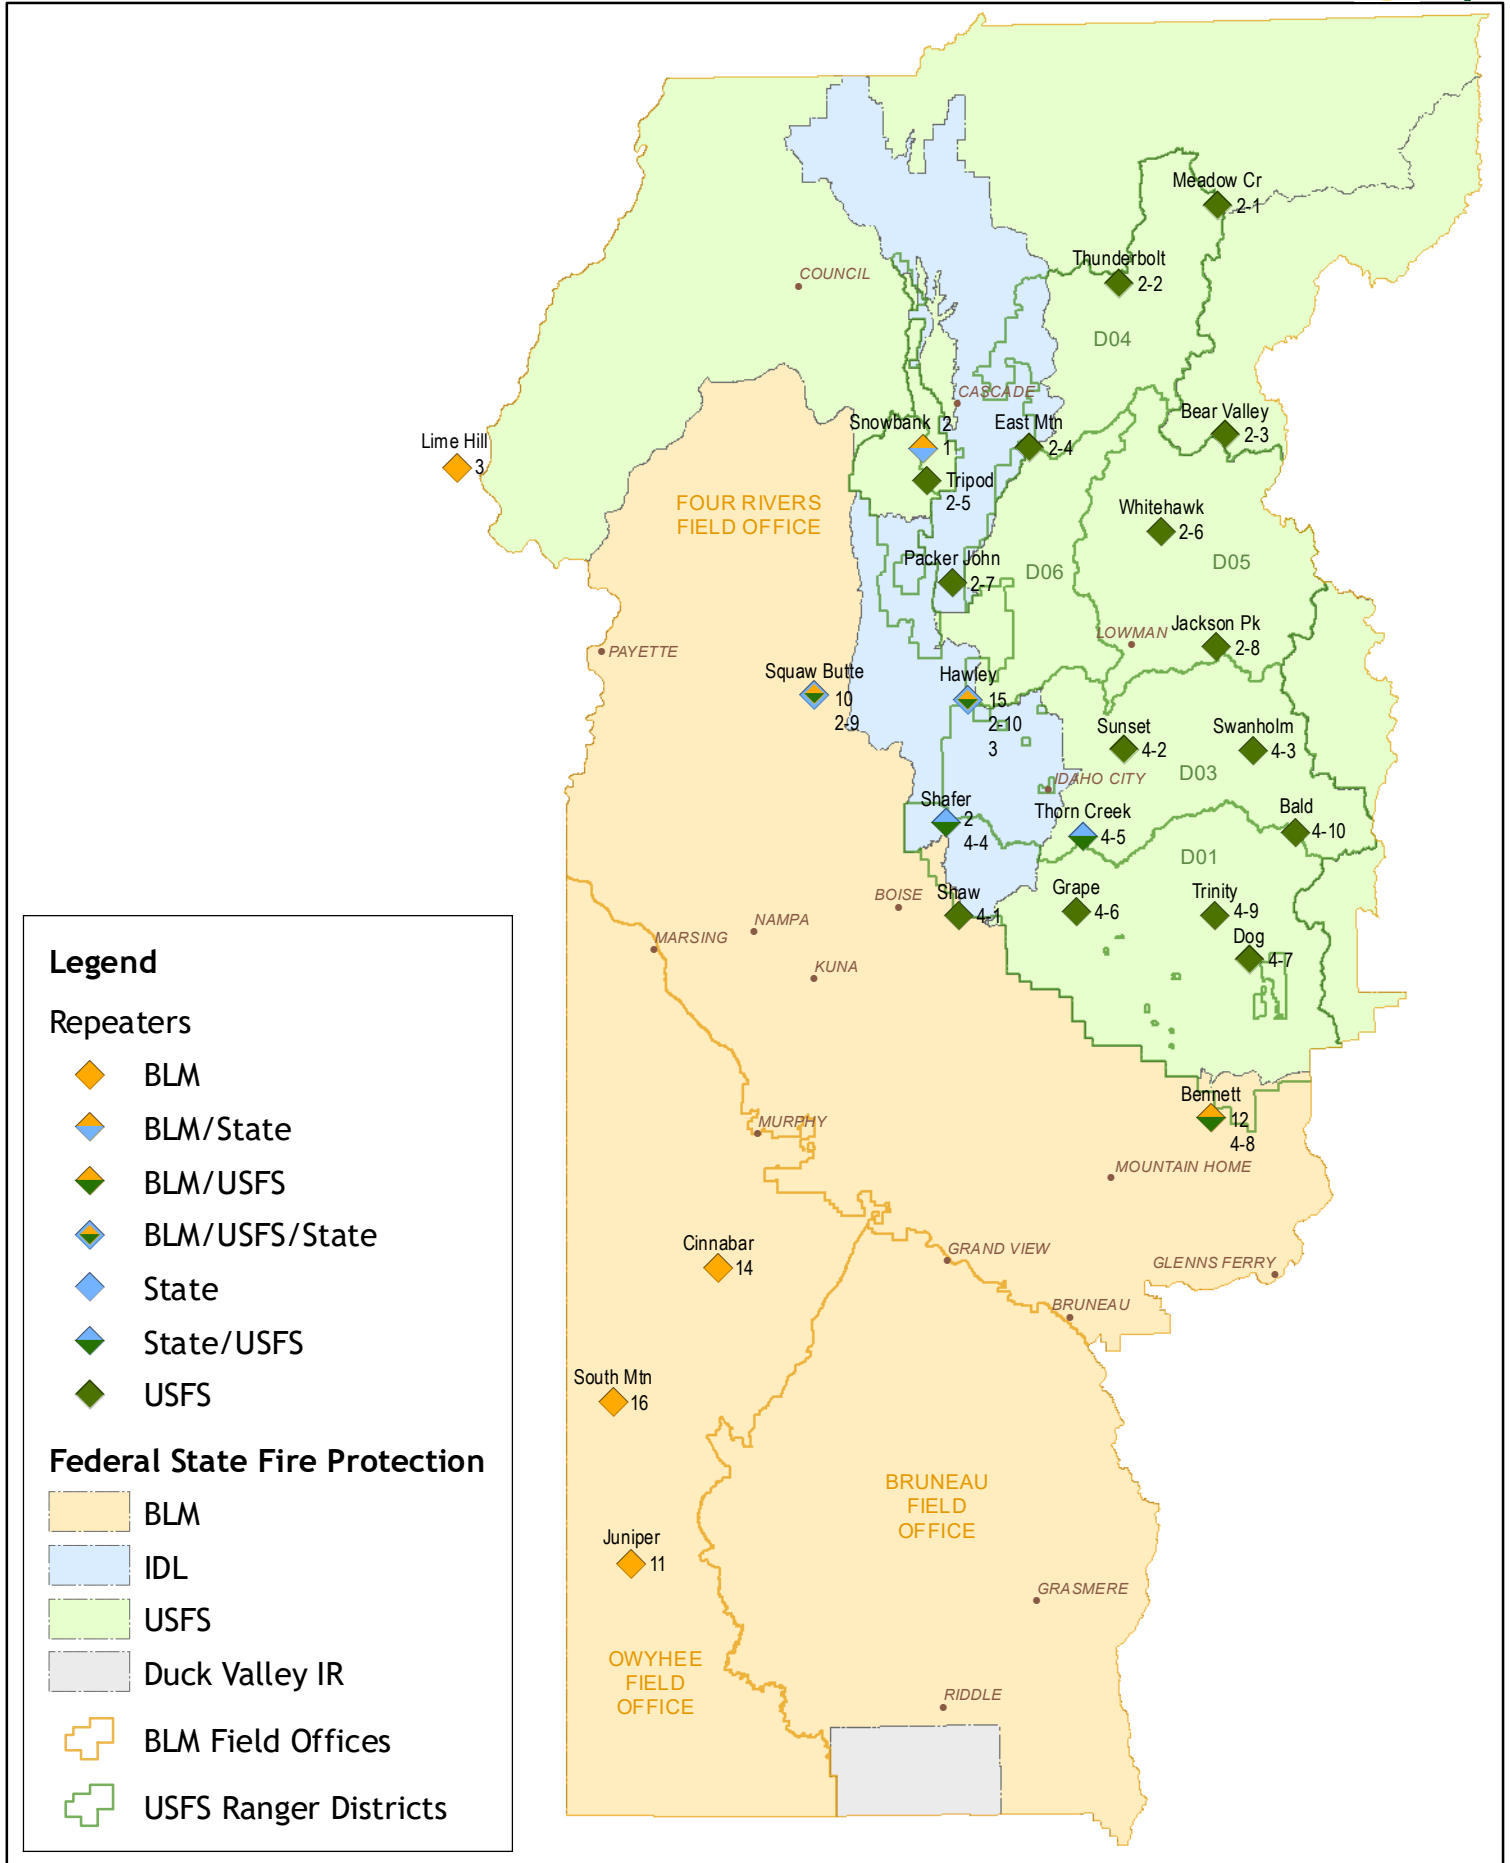

Boise District Repeaters - 2020

Legend

Repeaters

- ◆ BLM
- ◆ BLM/State
- ◆ BLM/USFS
- ◆ BLM/USFS/State
- ◆ State
- ◆ State/USFS
- ◆ USFS

Federal State Fire Protection

- BLM
- IDL
- USFS
- Duck Valley IR
- BLM Field Offices
- USFS Ranger Districts

The sources of the data are from Idaho-BLM Corporate Data, the US Forest Service and the State of Idaho.

R:\loc\gis\Projects_GISuser\BoiseDistrict\Fire\Communications\BDO_Repeaters_2020.mxd
3/6/2020

No warranty is made by the Bureau of Land Management. The accuracy, reliability, or completeness of these data for individual use or aggregate use with other data is not guaranteed. The following (map) cannot be made Section 508 compliant. For help with its data or information, please contact the BLM Idaho State Office Webmaster at 208-373-4000