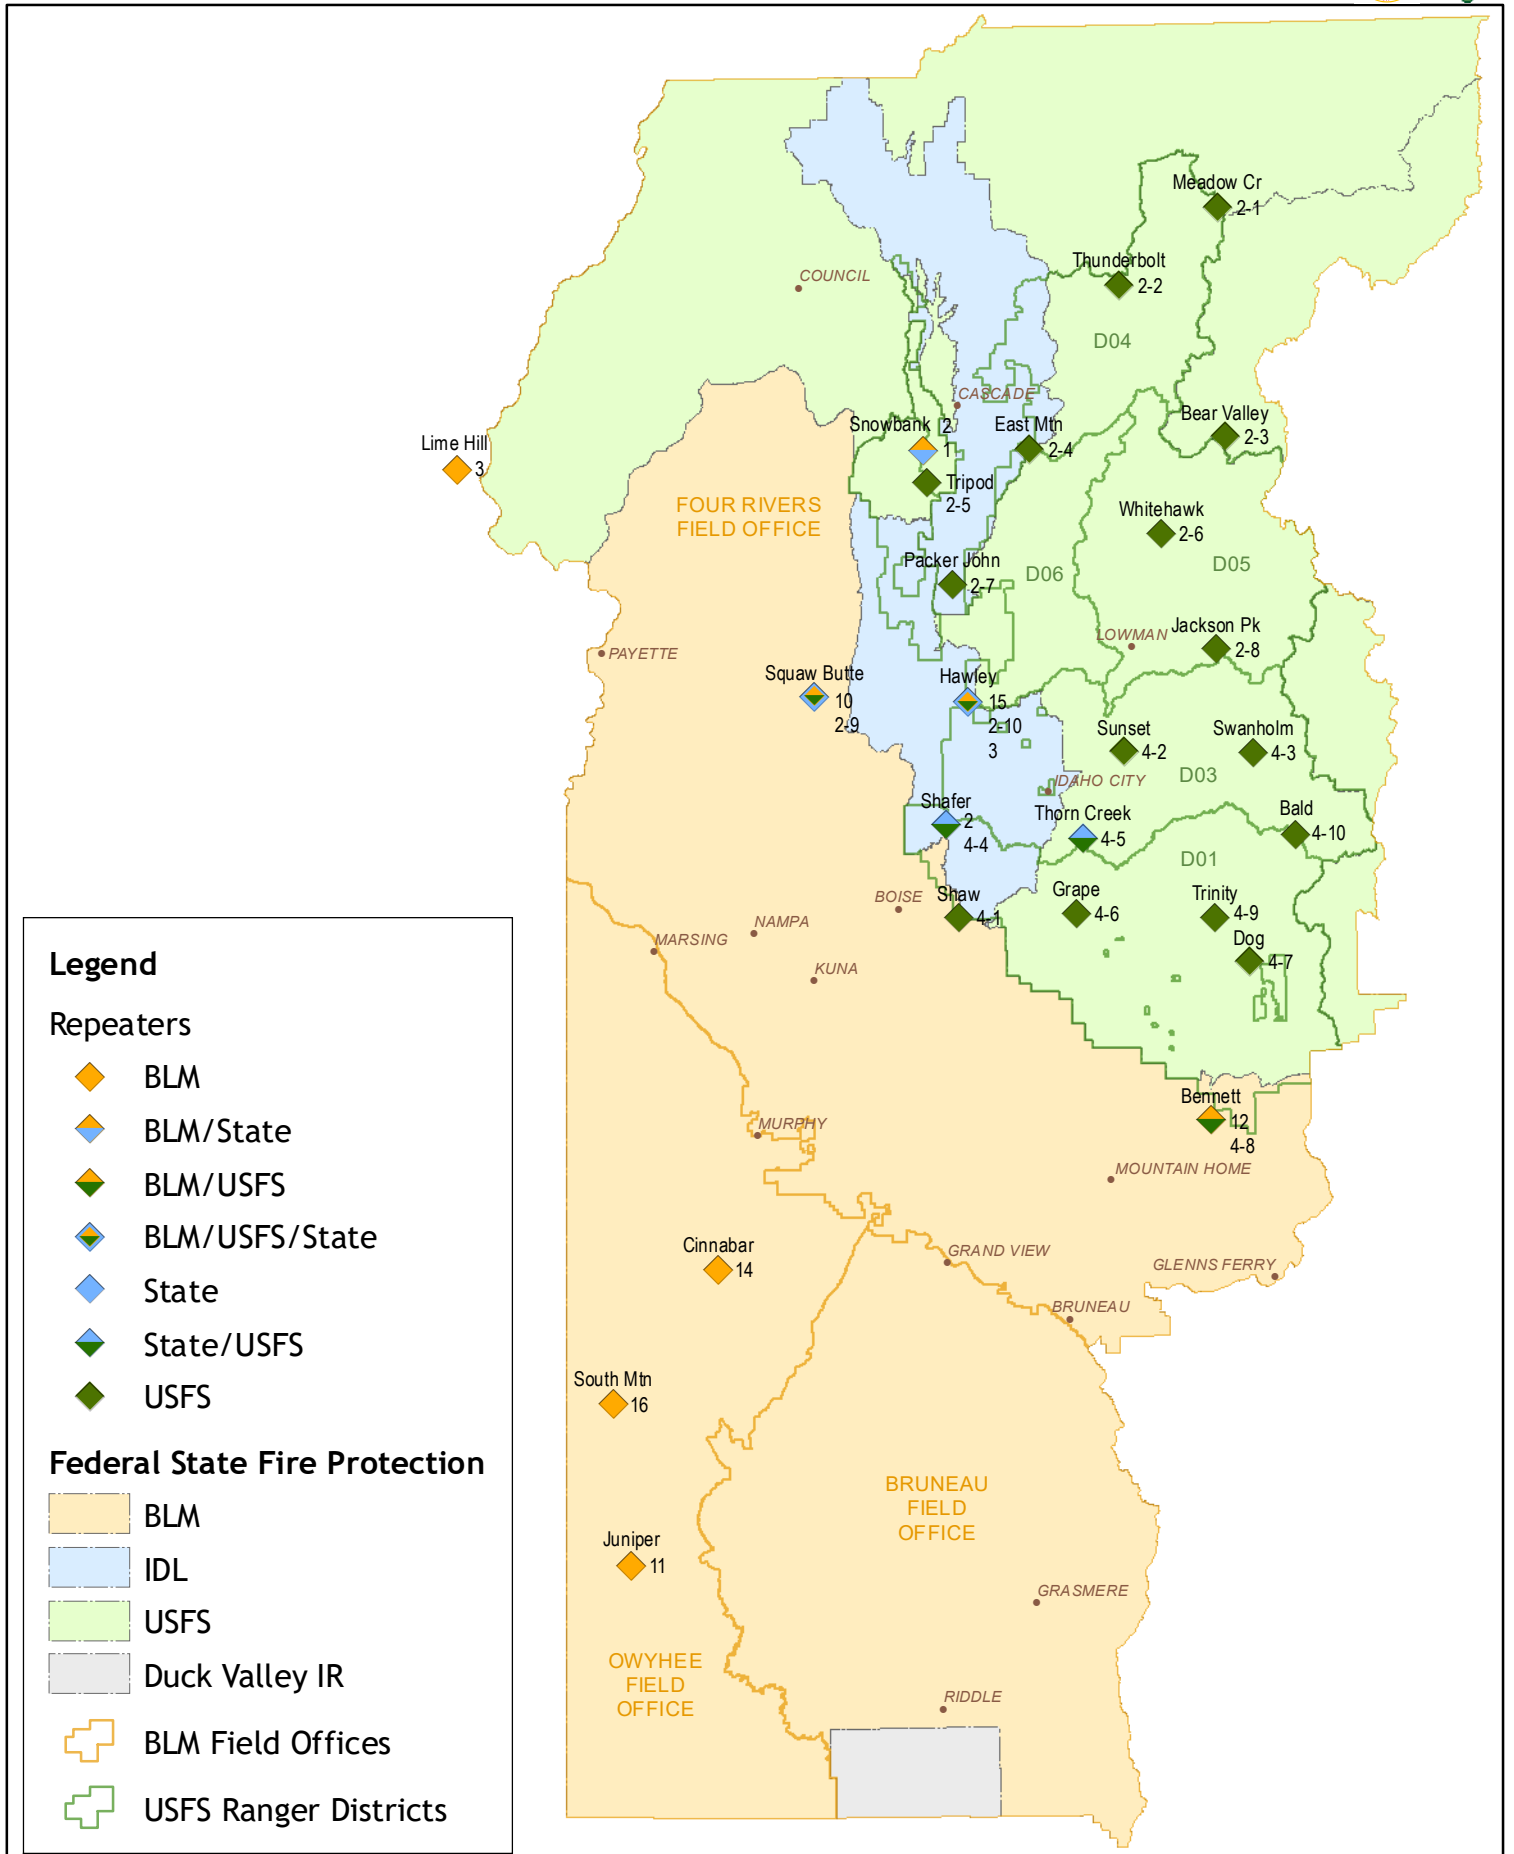

# Boise District Repeaters

The sources of the data are from Idaho-BLM Corporate Data, the US Forest Service and the State of Idaho.

R:\loc\gis\Projects\_GISuser\BoiseDistrict\Fire\Communications\BDO\_Repeaters\_2020.mxd 3/6/2020

No warranty is made by the Bureau of Land Management. The accuracy, reliability, or completeness of these data for individual use or aggregate use with other data is not guaranteed. The following (map) cannot be made Section 508 compliant. For help with its data or information, please contact the BLM Idaho State Office Webmaster at 208-373-4000