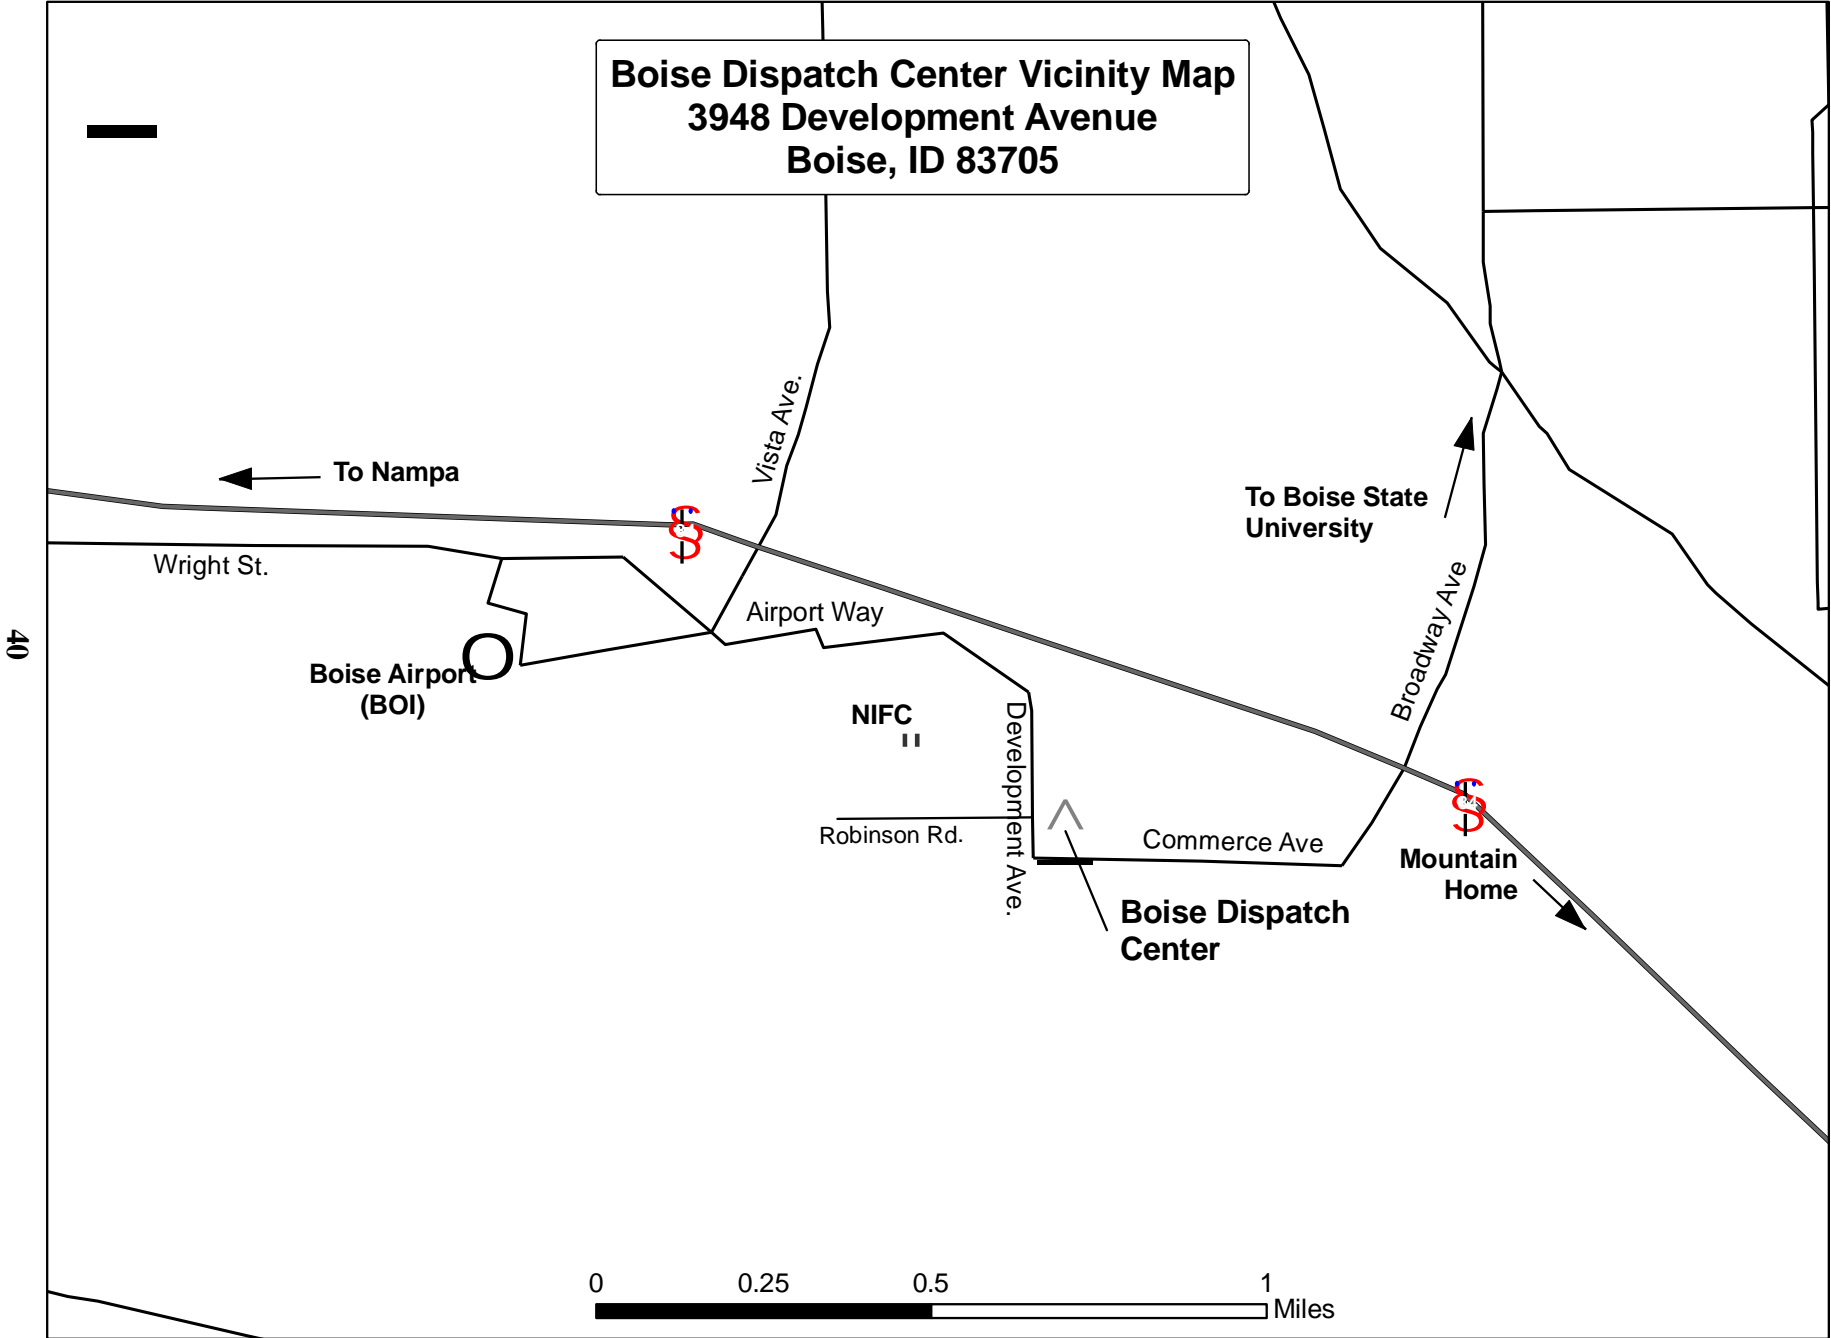

Boise Dispatch Center Vicinity Map
3948 Development Avenue
Boise, ID 83705

40