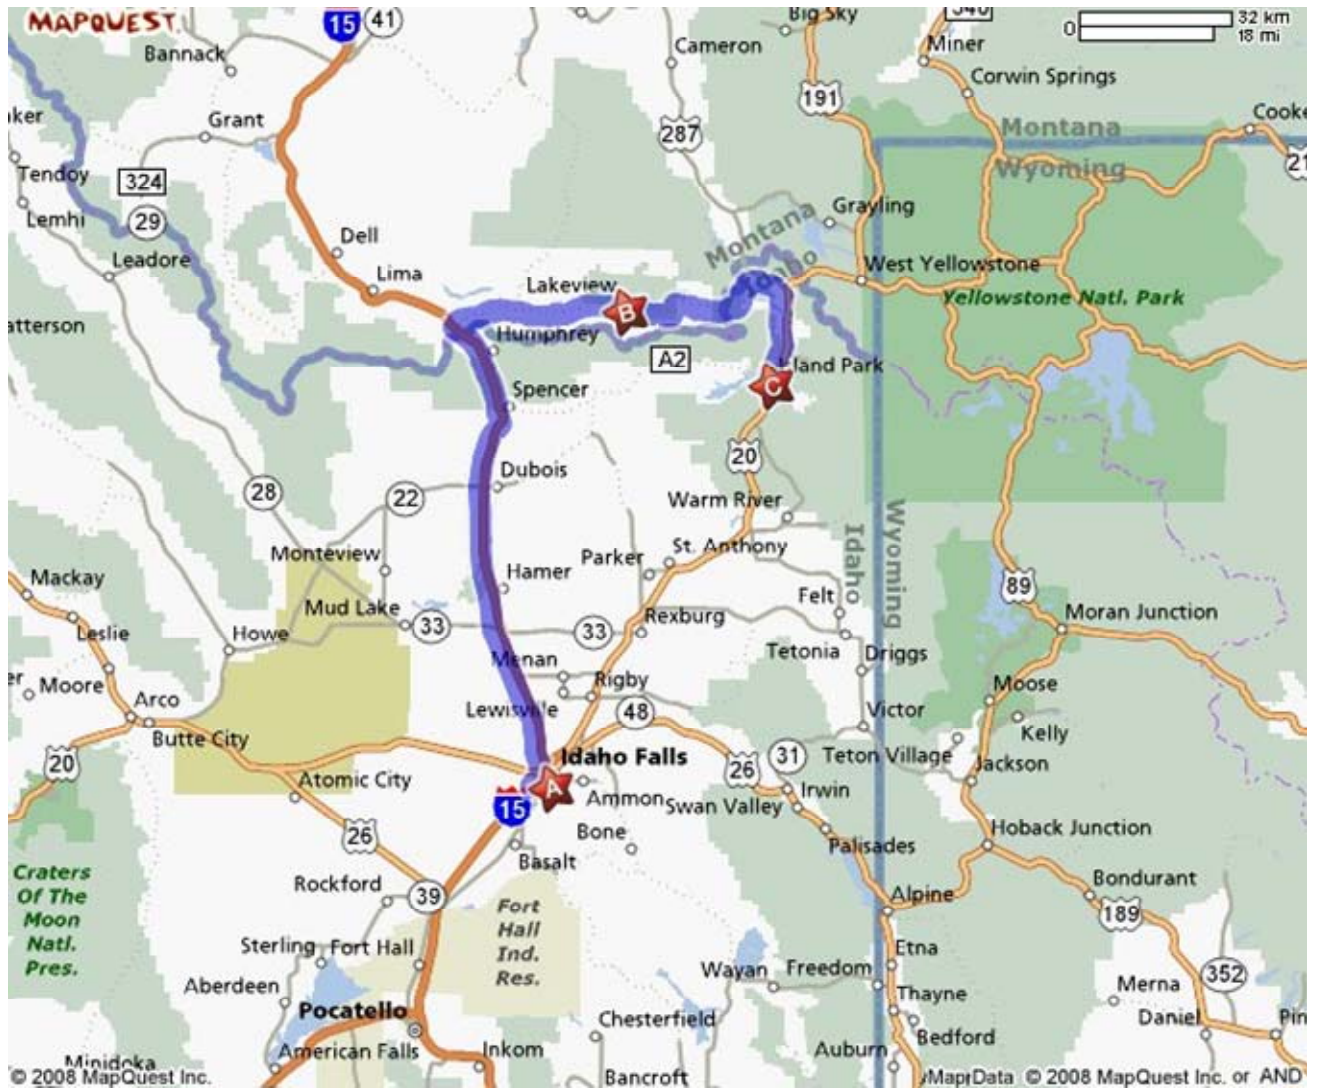

# *Eastern Idaho Interagency Fire Center*

1405 Hollipark Drive, Idaho Falls, ID 83401 208-524-7600

FOR IMMEDIATE RELEASE: August 25, 2008

Contact: Sonja Shadow, 208-709-2416

### **Willow Wildfire Use Event—Public Meeting**

**LAKEVIEW, MT**— Interagency fire managers have scheduled a public meeting regarding the Willow Wildfire Use Event. It will be held at Red Rocks National Wildlife Refuge headquarters office in Lakeview, Montana at 11:00 a.m. tomorrow, August 26. Interested public and media can expect to discuss the fire management strategies and tactics being applied on the Willow Wildfire Use Event, located near Island Park, Idaho.

See below for driving directions either from Idaho Falls, Idaho to Lakeview, Montana (A to B) or from Island Park, Idaho to Lakeview, Montana (C to B).

For additional wildfire information in southeast Idaho, visit Eastern Idaho Interagency Fire Center's website or call the information hotline, both listed in the footer below.